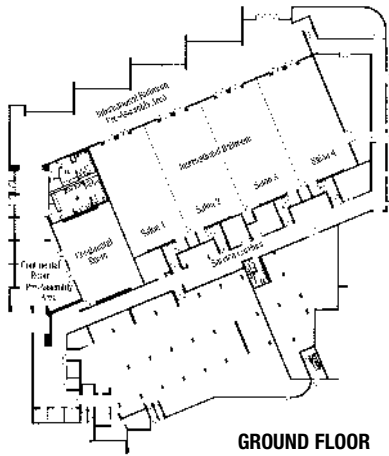

GROUND FLOOR