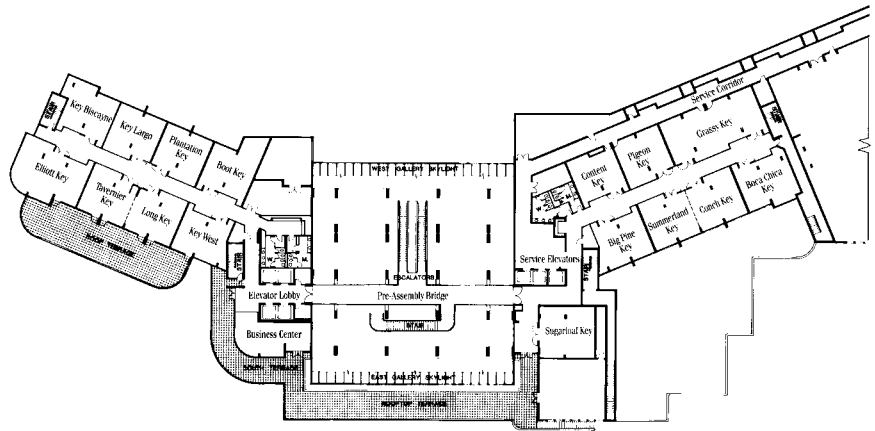

MEZZANINE LEVEL

GROUND FLOOR ROOM NAME	DIMENSIONS	SQUARE FEET	CEILING HEIGHT	THEATER	CLASSROOM	CONFERENCE	BANQUET	RECEPTION	U-SHAPE
INTERNATIONAL BALLROOM	140' x 68'5"	9,600	19'	1,000	560	—	840	1,000	—
SALON 1	35' x 68'5"	2,400	19'	250	144	40	180	250	50
SALON 2	35' x 68'5"	2,400	19'	250	144	40	180	250	50
SALON 3	35' x 68'5"	2,400	19'	250	144	40	180	250	50
SALON 4	35' x 68'5"	2,400	19'	250	144	40	180	250	50
BALLROOM PRE-ASSEMBLY AREA	180' x 18'	3,300	9'11"	—	—	—	—	600	—
CONTINENTAL ROOM	50' x 35'5"	1,775	11'	176	108	30	120	150	36
CONTINENTAL ROOM PRE-ASSEMBLY AREA	75' x 18'	1,350	—	—	—	—	—	100	—
COVE BALLROOM	—	—	—	—	—	—	280	—	—

MEZZANINE LEVEL ROOM NAME	DIMENSIONS	SQUARE FEET	CEILING HEIGHT	THEATER	CLASSROOM	CONFERENCE	BANQUET	RECEPTION	U-SHAPE
KEY BISCAYNE	24' x 29'5"	700	9'6"	50	24	20	40	50	20
ELLIOTT KEY	39' x 26'8"	1,050	9'6"	60	36	24	60	60	30
KEY LARGO	26'4" x 26'4"	630	9'6"	50	24	20	40	50	20
TAVERNIER KEY	26'4" x 26'4"	630	9'6"	50	24	20	40	50	20
PLANTATION KEY	26'4" x 26'4"	630	9'6"	50	24	20	40	50	20
LONG KEY	26'4" x 26'4"	630	9'6"	50	24	20	40	50	20
BOOT KEY	26' x 26'	600	9'6"	—	—	12	—	—	—
KEY WEST	26'4" x 26'4"	630	9'6"	50	24	20	40	40	20
SUGARLOAF KEY	26'8" x 26'	550	9'6"	—	—	12	—	—	—
CONTENT KEY	26'4" x 25'4"	550	9'6"	50	24	20	40	50	20
BIG PINE KEY	25'4" x 24'	575	9'6"	50	24	20	40	50	20
PIGEON KEY	26'4" x 26'4"	630	9'6"	50	24	20	40	50	20
SUMMERLAND KEY	26'4" x 26'4"	630	9'6"	50	24	20	40	50	20
GRASSY KEY	26'4" x 50'8"	1,205	9'6"	100	54	40	80	80	40
CONCH KEY	26'4" x 26'4"	630	9'6"	50	24	20	40	50	20
BOCA CHICA KEY	26' x 24'	690	9'6"	56	30	20	40	60	20