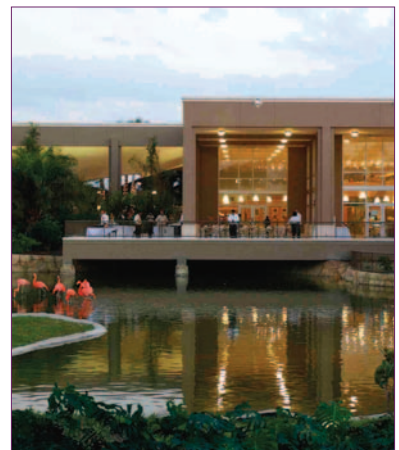

Parrot Jungle Island provides a great day out for various corporate, civic and convention groups.

Amazing animals, exciting exhibits and sensational shows make Parrot Jungle Island the perfect choice for a company picnic, large group outing or private evening event. The park’s layout is a perfect balance between active and relaxing areas. More than 500 species of trees and plants, and more than 3,000 animals including birds, reptiles and primates make Parrot Jungle Island their home. The Garden Outpost, a beautifully manicured grassy area that overlooks Biscayne Bay, adds unique beauty and character to your affair.

While at Parrot Jungle Island, your guests can participate in an array of interesting activities including thrilling up close animal encounters, enjoying our exciting shows or just taking time to relax and enjoy the magnificent lush jungle foliage.

Parrot Jungle Island provides a standard picnic menu which you can enhance to meet your needs. For evening affairs, you can choose from our Treetop Ballroom menu or if you prefer, our sales team can assist you in designing your own menu. Also available are a delightful selection of Parrot Jungle Island-inspired themed menus!