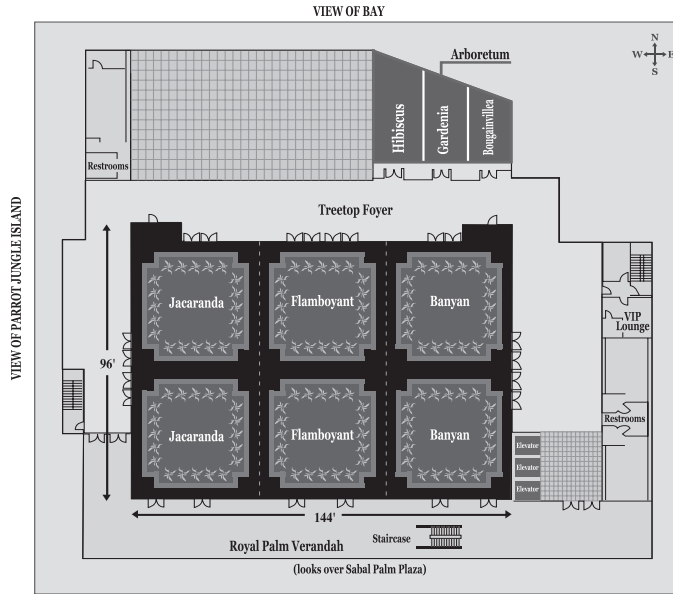

Guest Services

Parrot Jungle Island meeting and banquet facilities include 13,800 square feet of flexible meeting space with seating for up to 1,000 guests. Pre-function space consists of two foyer areas and a verandah overlooking the Miami skyline and one separate meeting room that is divisible into three break out rooms.

Function space is Internet ready and audio visual requirements are effortlessly arranged.

Parrot Jungle also has three outside, under cover, amphitheaters each capable of audiences more than 700. Our Sabal Palm Plaza can host receptions for 1,500 guests and the Island grounds has played host to events with more than 5,000 guests.

VIEW OF SEAPORT and MIAMI SKYLINE

	SIZE	SQ.FT	CEILING HT.	BANQUET	RECEPTION	THEATRE	SCHOOL ROOM	CONFERENCE	U-SHAPE	HOLLOW SQ
TREETOP BALLROOM	144x96	13824	14	1000	2000	1500	900	*	*	*
BANYAN SALON	48x96	4608	14	320	650	550	300	100	90	100
FLAMBOYANT SALON	48x96	4608	14	320	650	550	300	100	90	100
JACARANDA SALON	48x96	4608	14	320	650	550	300	100	90	100
ROYAL PALM VERANDAH	12x(18x24)	5184	12	350	700	*	*	*	*	*
TREETOP FOYER	*	8640	12	*	500	*	*	*	*	*
ARBORETUM	54x36	1944	12	120	150	180	90	40	35	40
HIBISCUS SALON	18x38	684	12	50	40	50	25	10	8	10
GARDENIA SALON	18x37	666	12	40	60	70	35	12	10	12
BOUGAINVILLEA SALON	18x36	648	12	30	80	80	40	15	10	15
SABAL PALM PLAZA	*	8370	*	600	1500	*	*	*	*	*
JAPANESE GARDEN	*	1850	*	100	200	*	*	*	*	*
LAKESIDE CAFÉ	*	8028	20	325	500	*	*	*	*	*
LAKESIDE CAFÉ EXT.	*	3564	20	175	200	*	*	*	*	*
LAKESIDE CAFÉ INT.	*	4464	20	150	300	*	*	*	*	*
GARDEN OUTPOST	*	14400	*	1100	2200	*	*	*	*	*
GARDEN PAVILLION (3)	36x24	864	*	96	150	*	*	*	*	*
PARTY PAVILLION (4)	16x24	384	*	32	45	*	*	*	*	*